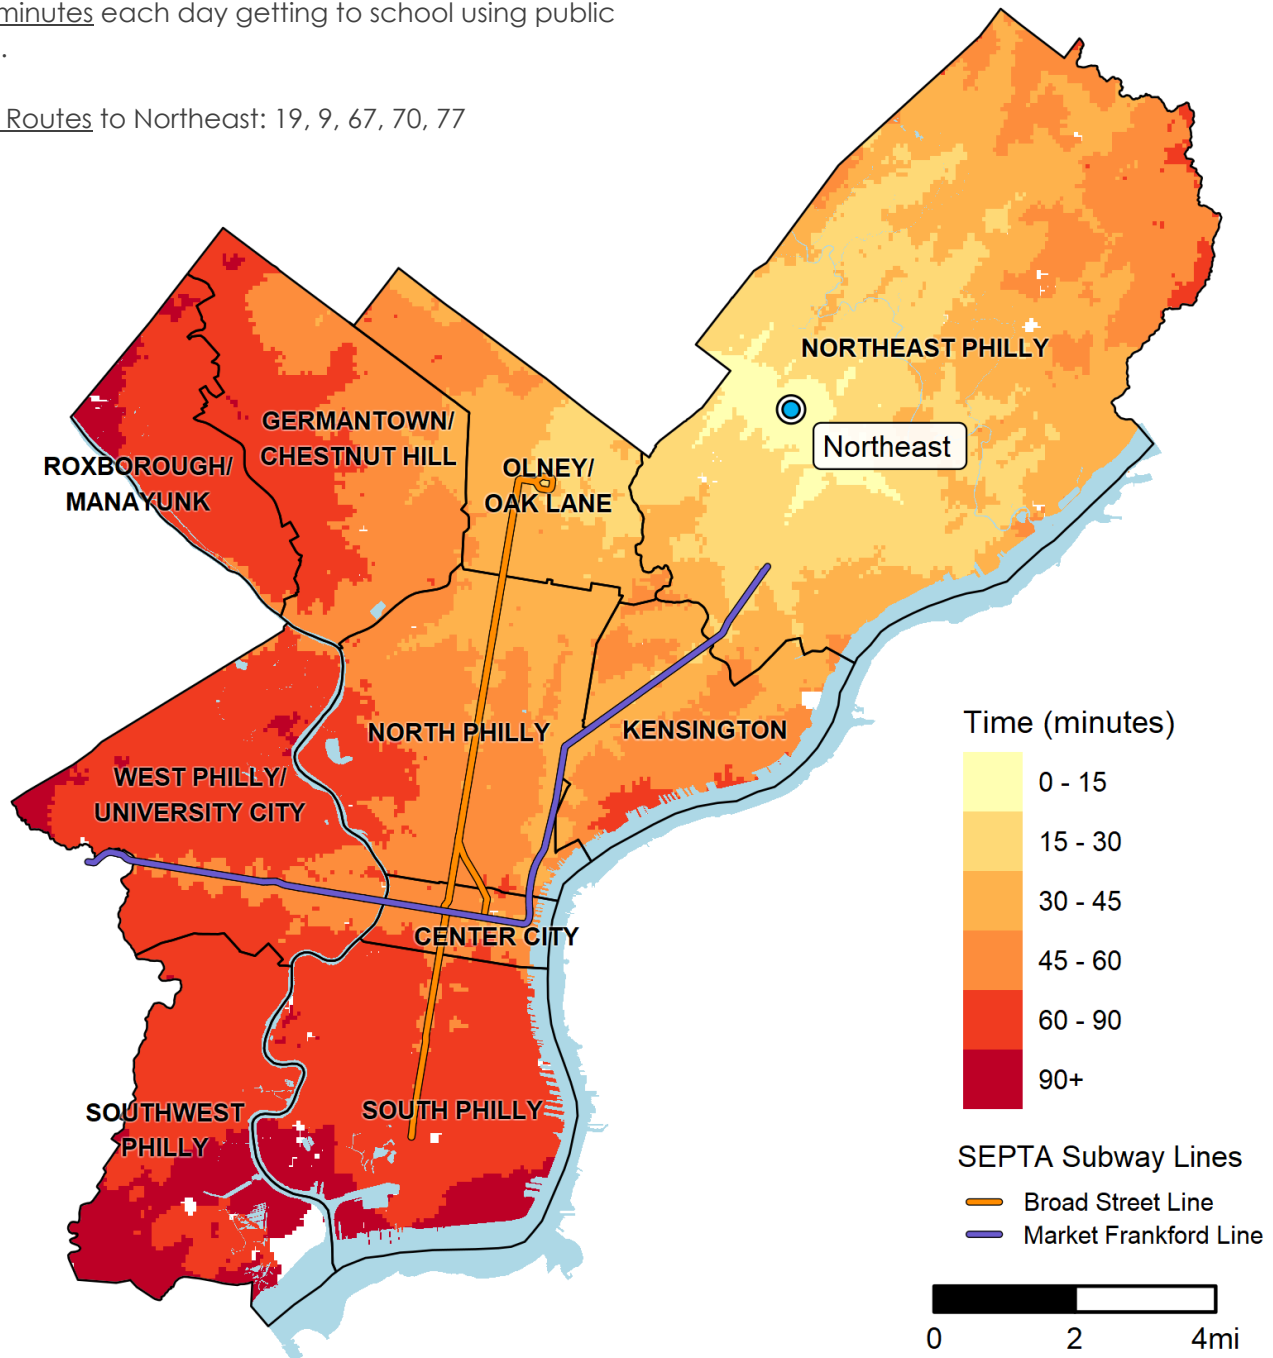

How long will it take me to get to Northeast High School?*

1601 COTTMAN AVE. • 215-400-3200

Fast Facts:

In 2018, Northeast students would have spent an average of 22 minutes each day getting to school using public transit.

SEPTA Routes to Northeast: 19, 9, 67, 70, 77

How to read this map?

If I live in the lightest shaded area around the school, it will take me about 15 minutes by public transit (not including Regional Rail) and/or on foot to get to Northeast by the time school starts.

For more information:

SDP School Selection: <https://www.philasd.org/studentplacement/services/school-selection/>

SEPTA Trip Planner: <https://www.septa.org/m/maps/trip.html>

*Note: This map was calculated using 2018 SEPTA schedules.